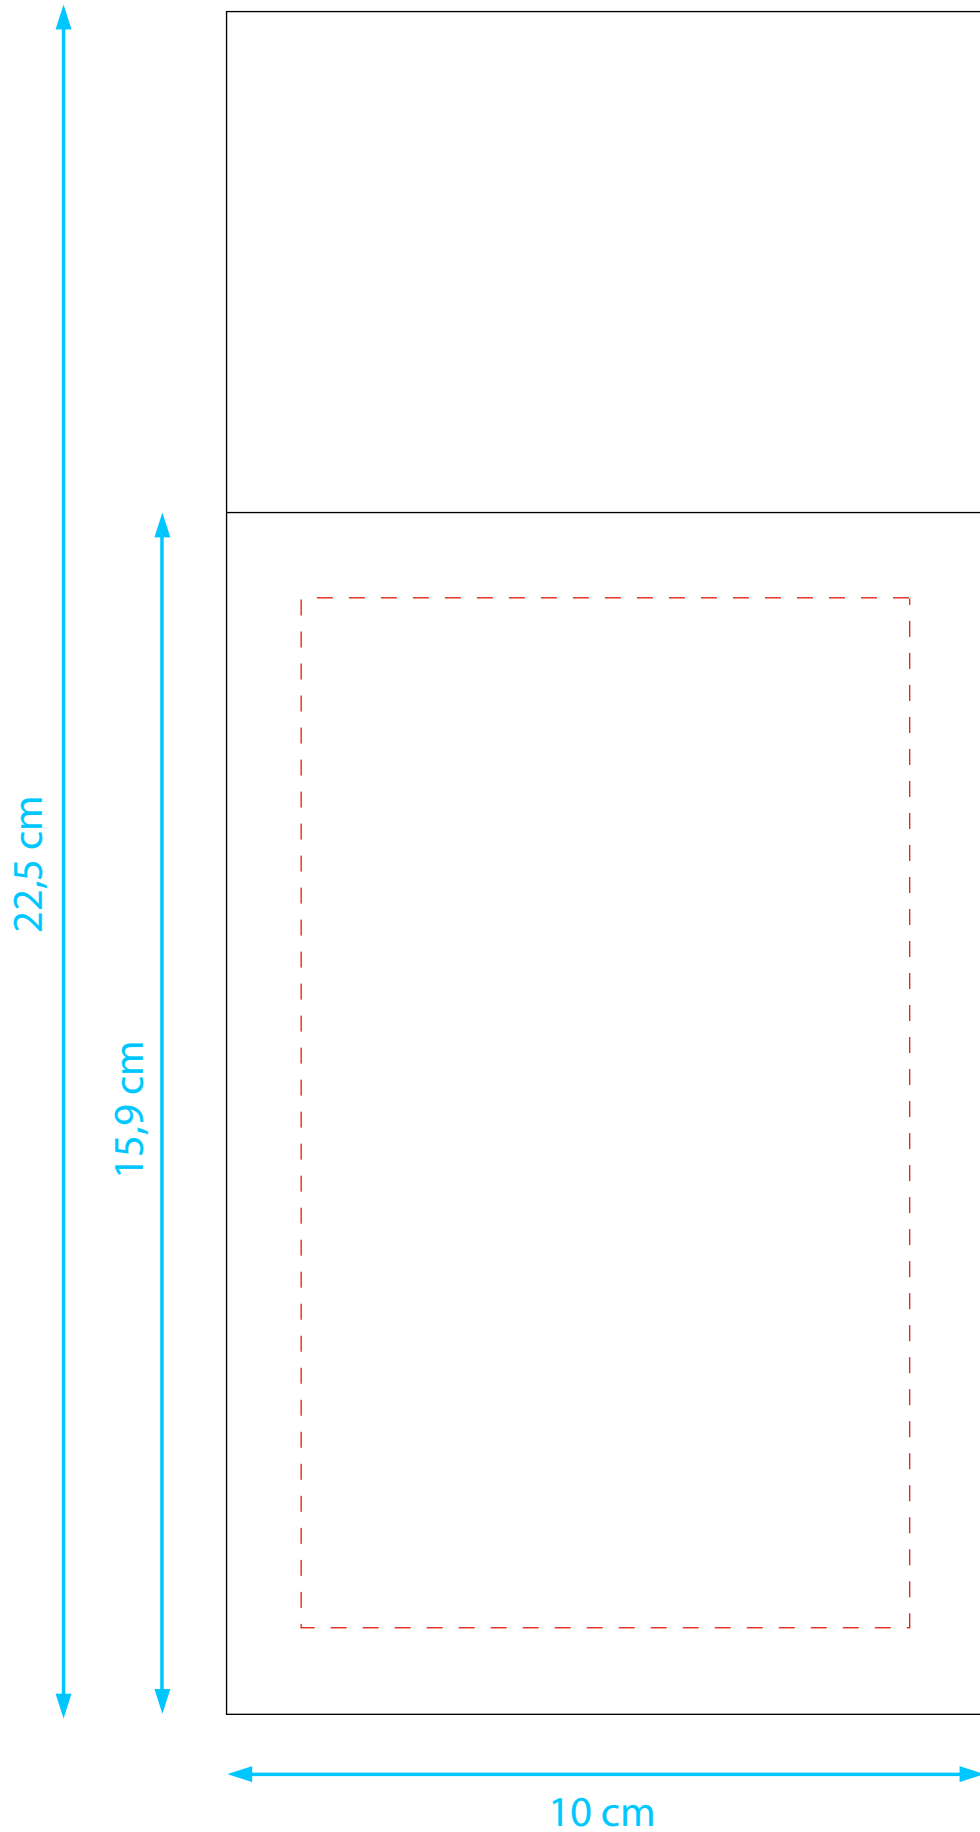

**TBC680 1 - 1**

Napkin - Kanguro - 40x45

Paper margin

Printing area